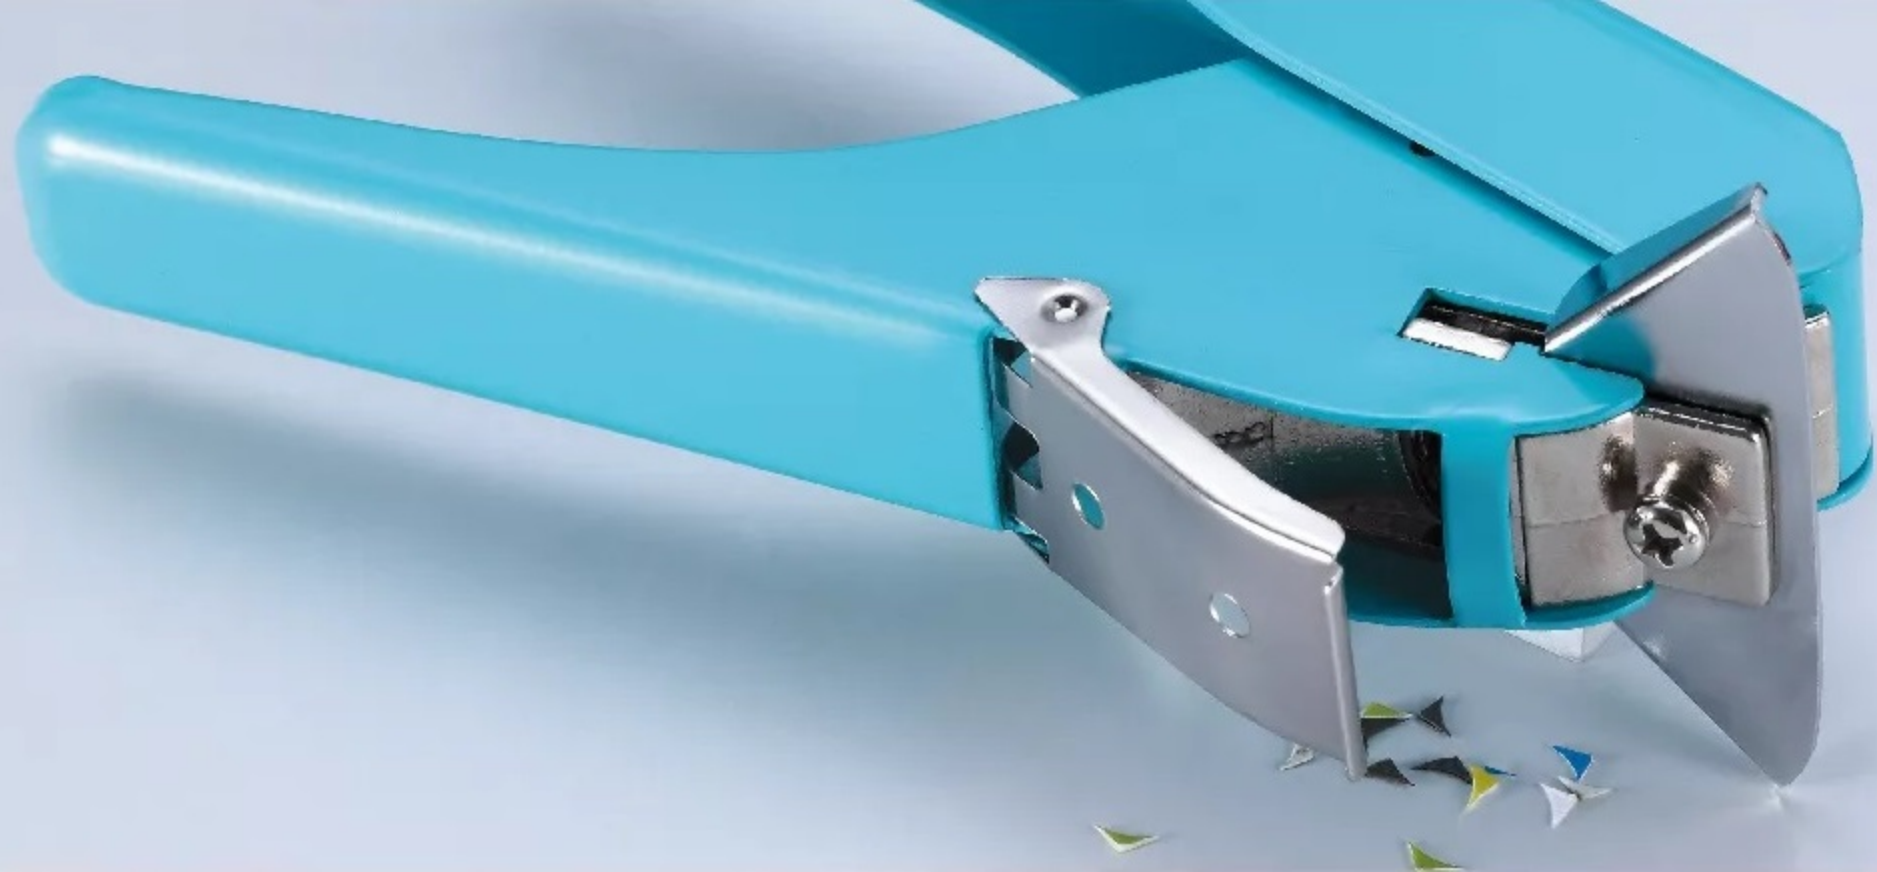

09777

Corner Rounder | Redondeadora De Esquinas | Arrondisseur d'angles | Eckenabründer | Оператор загонок

KW-triO

- Under 10 sheets of copy paper.
- For all kinds of sheets, pictures, name cards...etc.

How to use ?

1. Install the paper guide on the product.

2. Screw the guide onto the bottom.

3. Put the paper against the paper guide.

4. Press to complete corner rounded shape.

5. Special compartment designed for paper scraps.