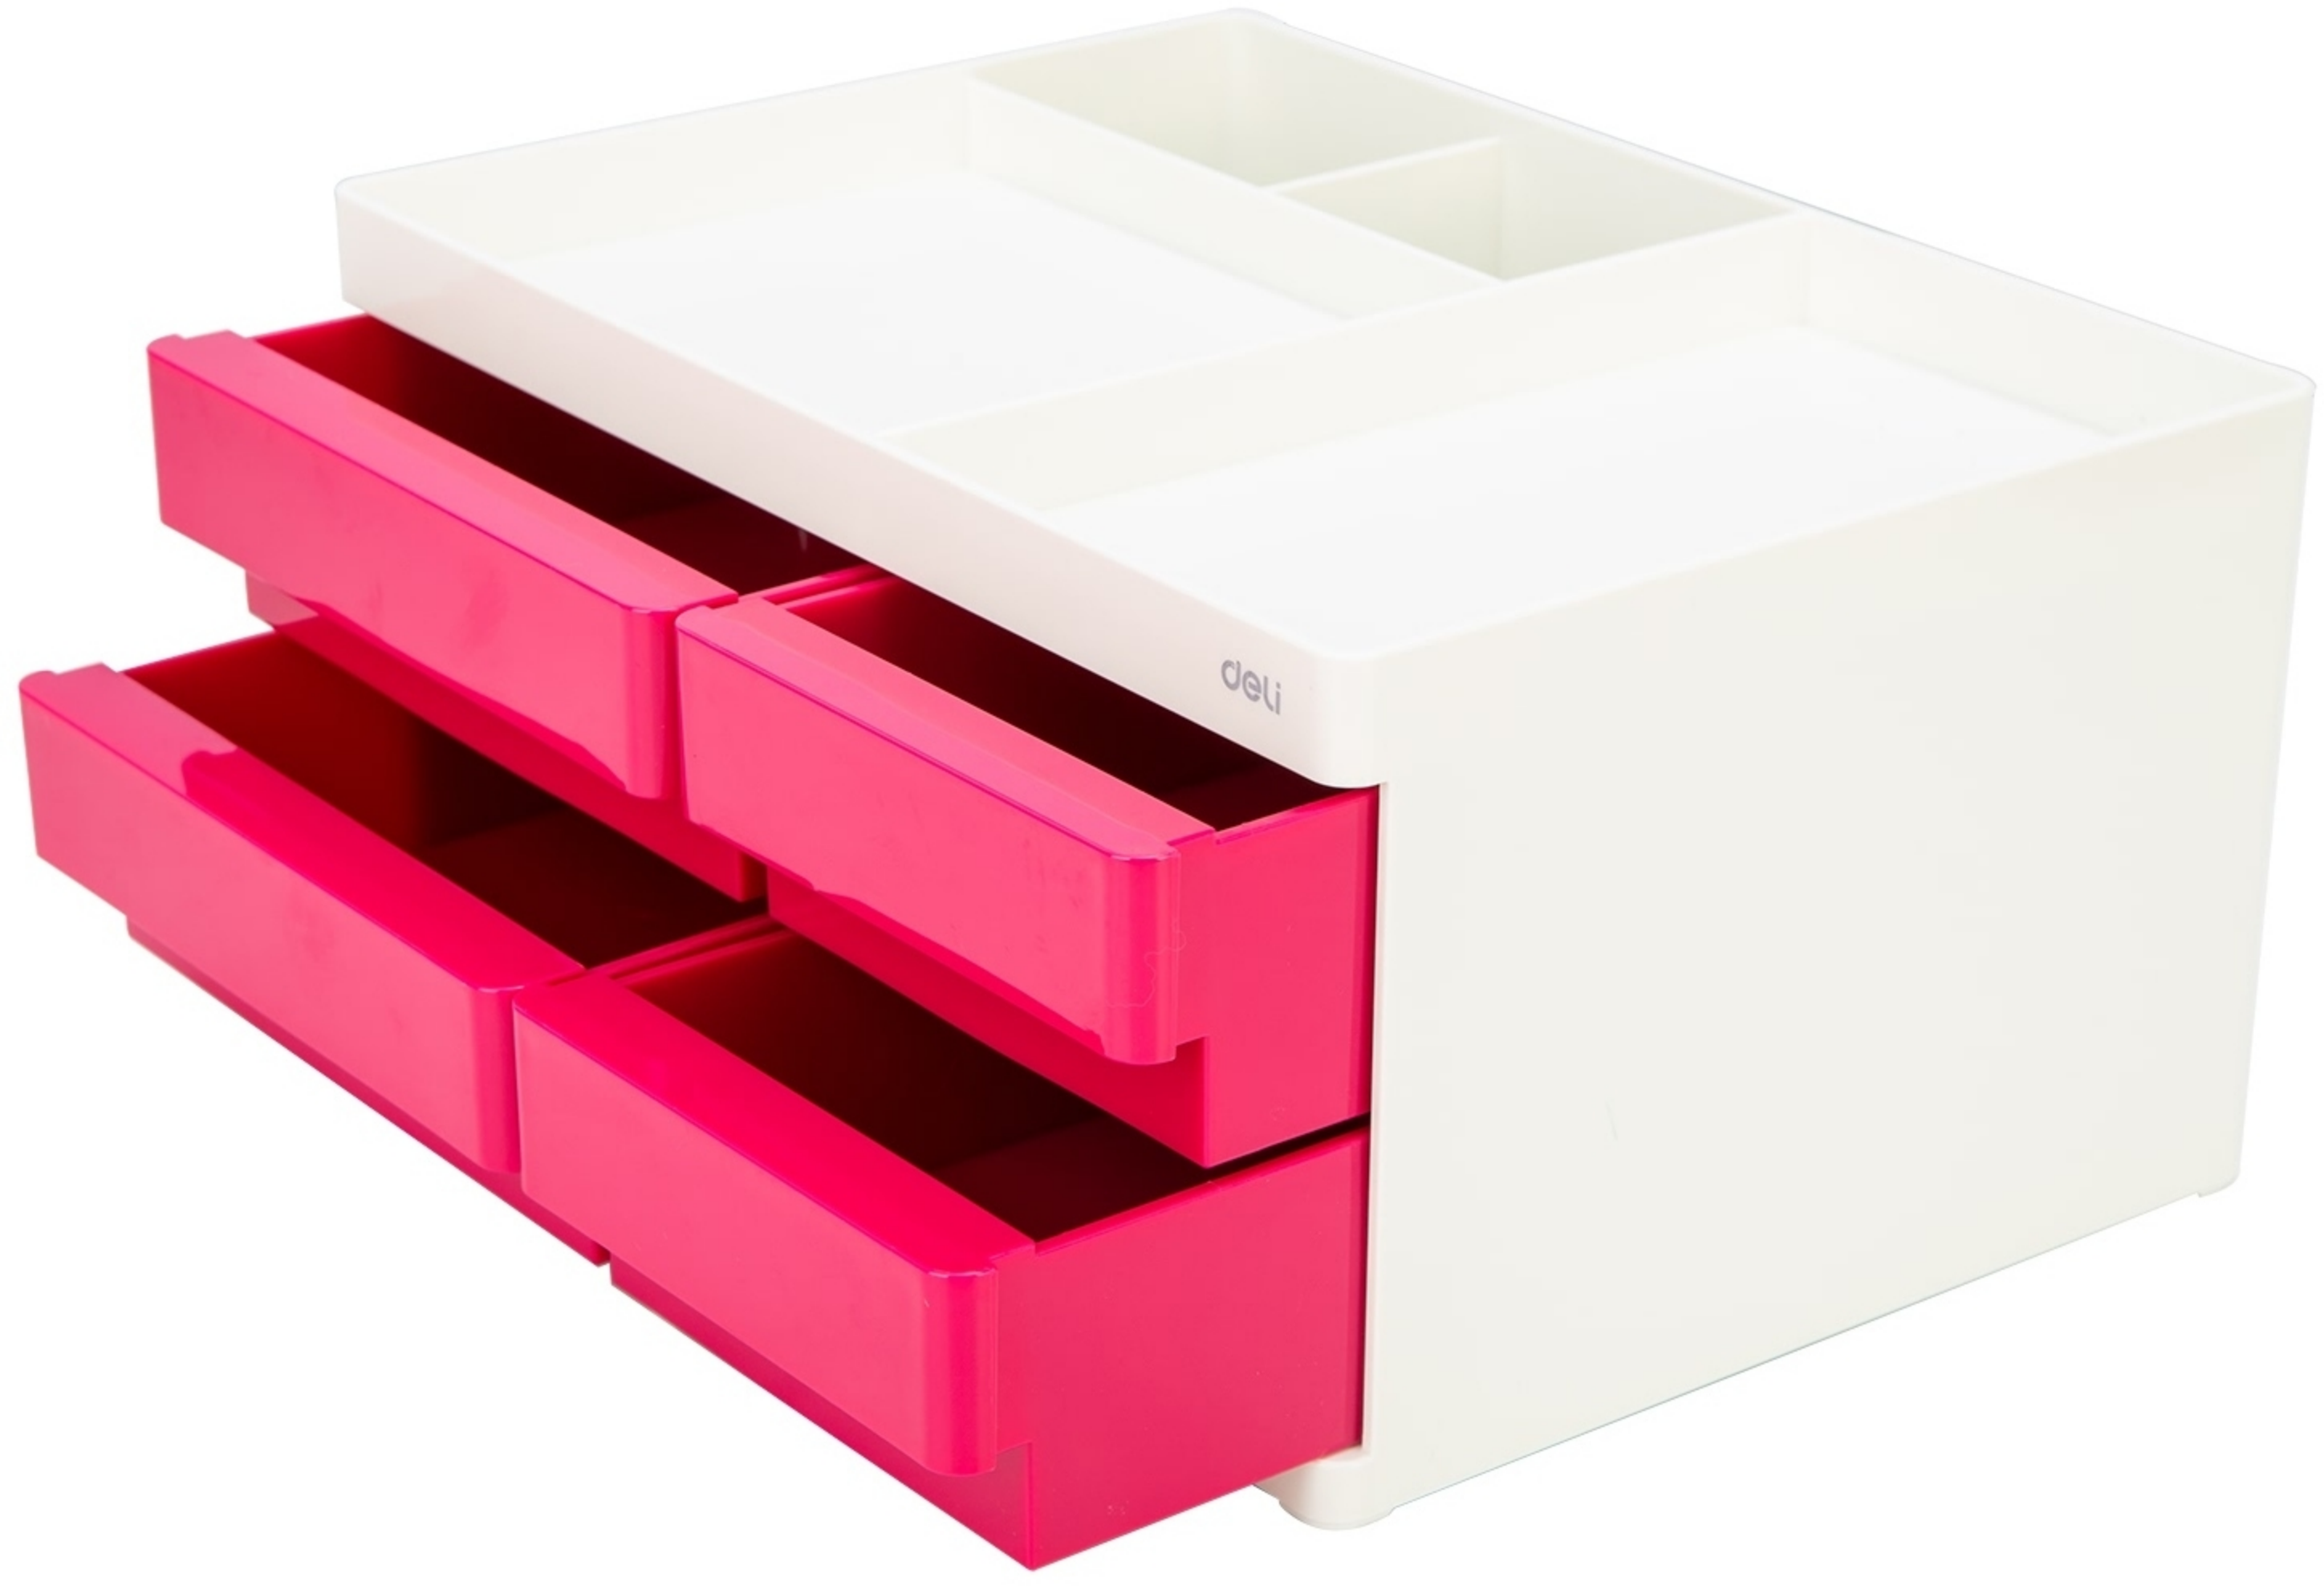

deli

MINI  
by  
FLOWERPLUS

deli

7.5m  
POCKET RULER  
deli 得力

deli

264mm

131mm

189mm

**deli**  
RIO

**DESK ORGANIZER**  
Z250 50

**rio**  
**DESK ORGANIZER**  
Z250 50

**4**  
DRAWERS | **ABS**  
MATERIAL

**deli**  
RIO

**rio**  
**DESK ORGANIZER**  
Z250 50

**4**  
DRAWERS | **ABS**  
MATERIAL