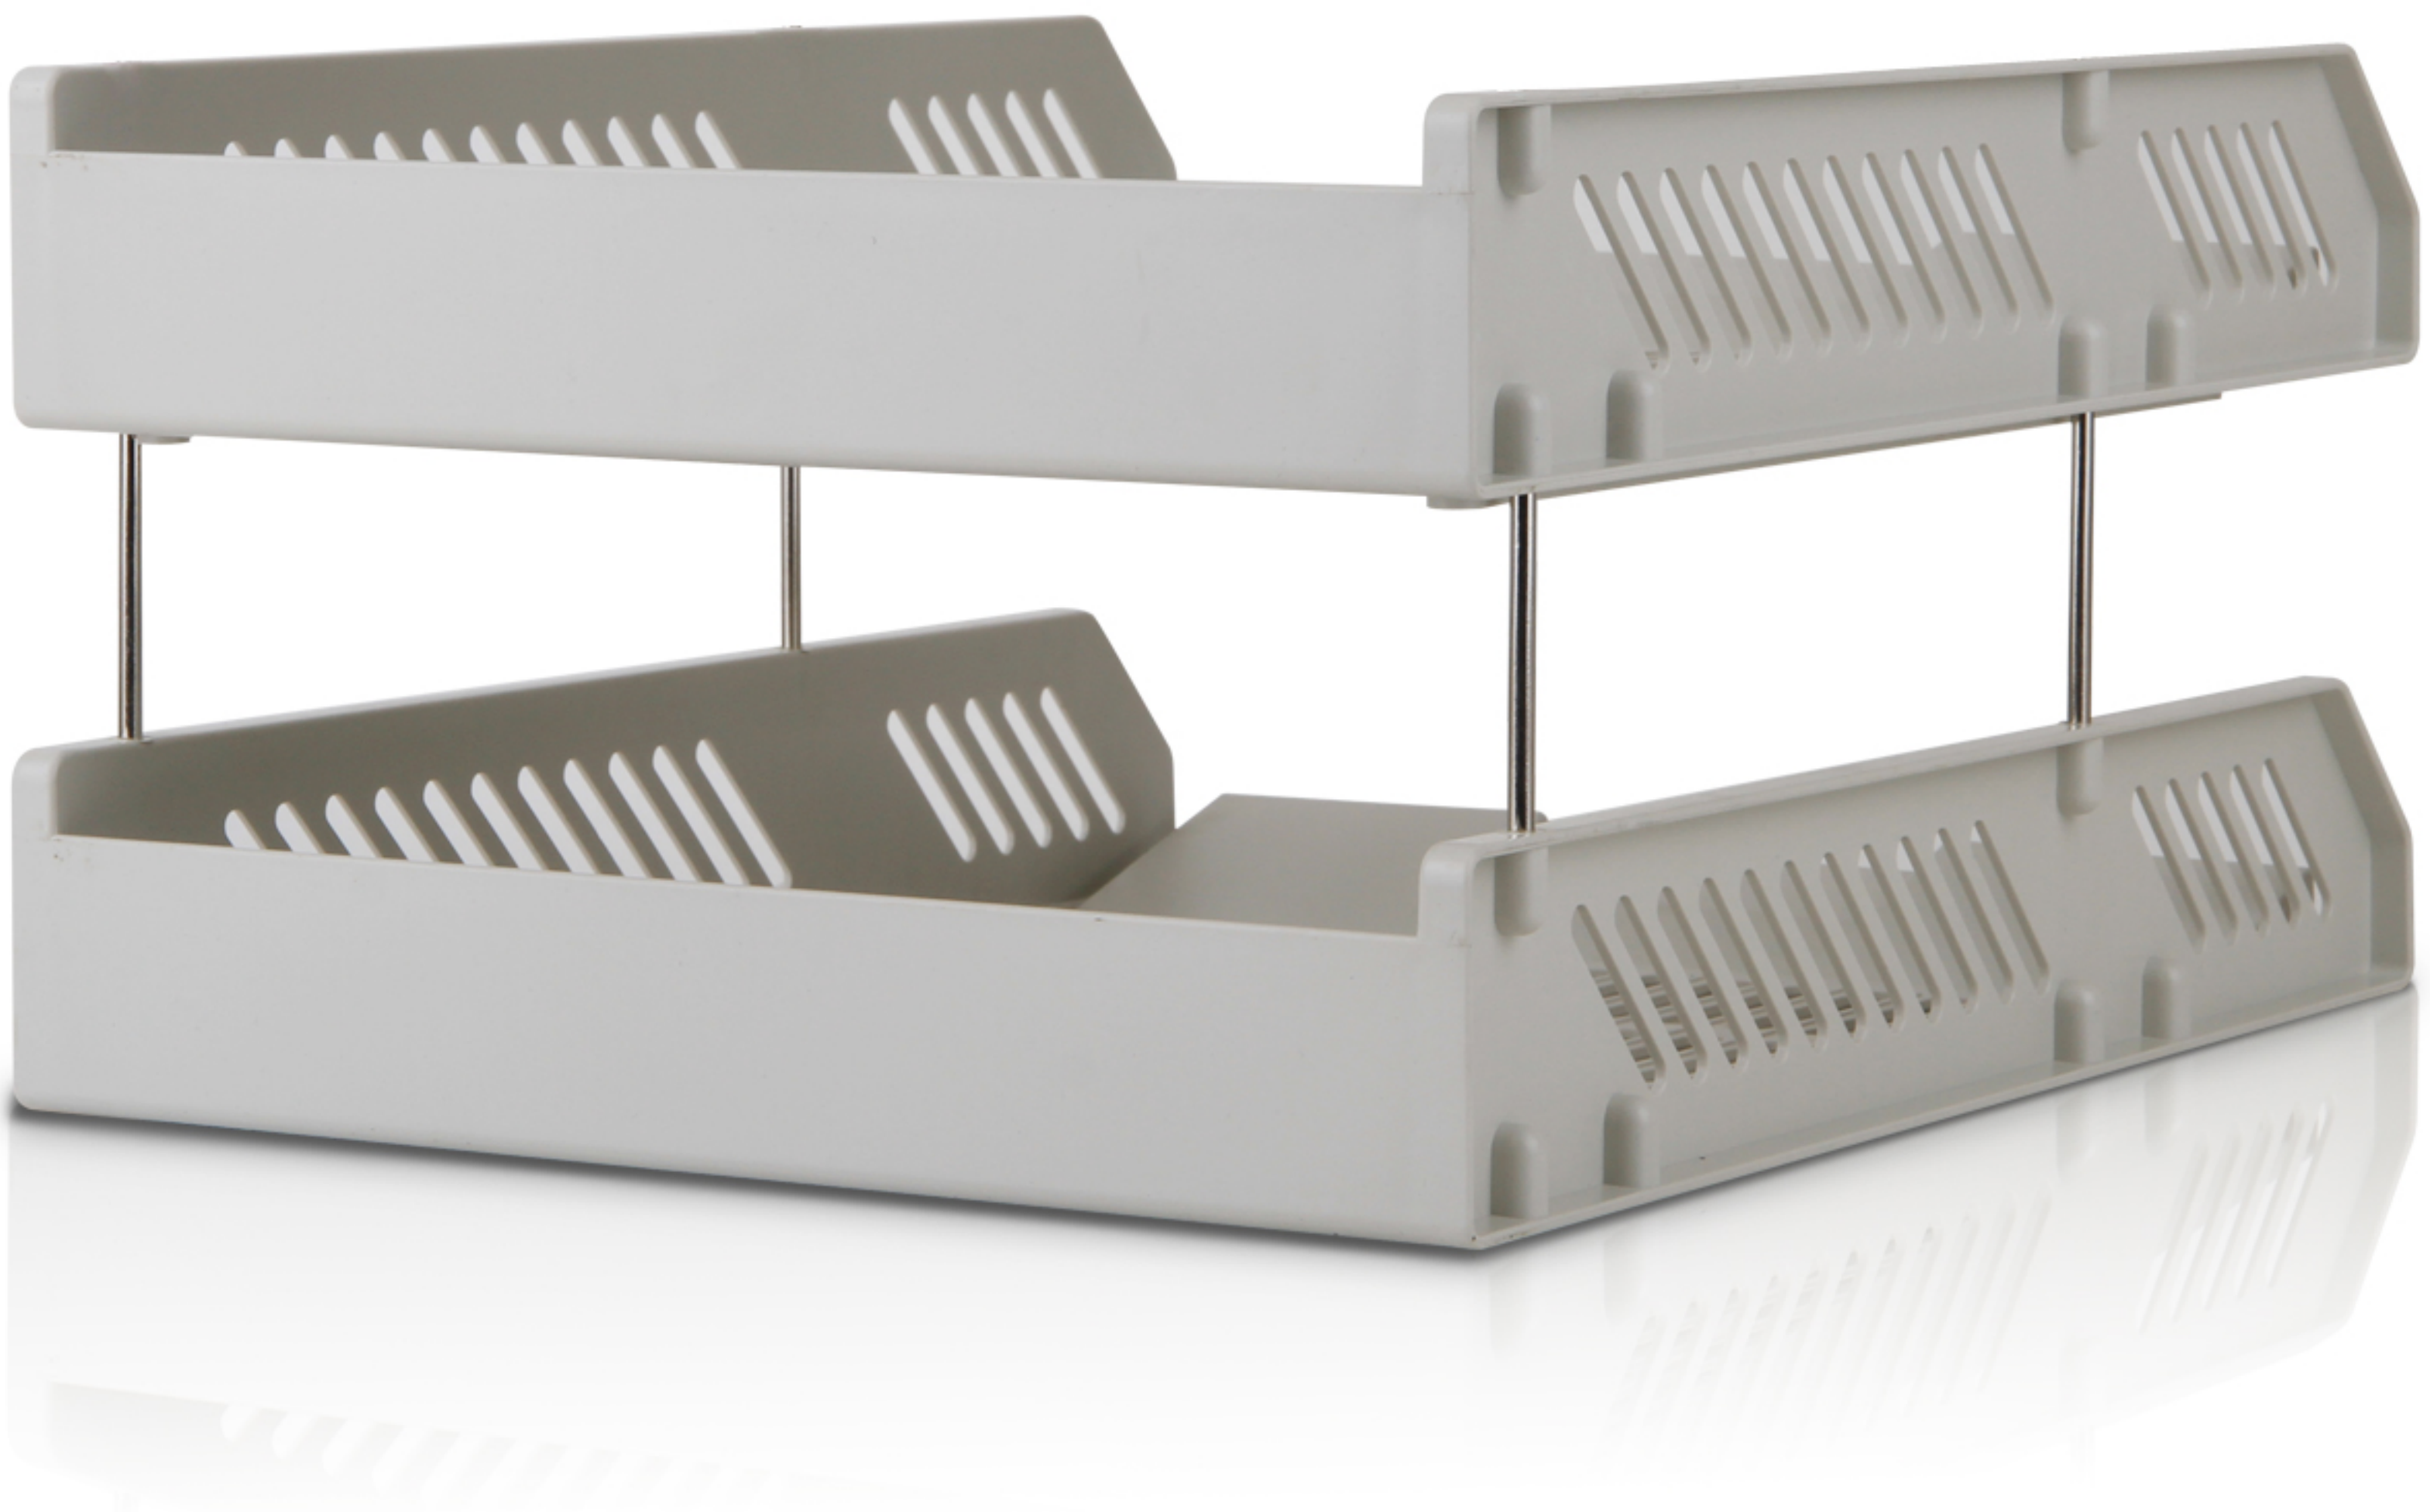

deli

---

Name: Deli 2-tier File Tray

Ref. No.: E9208

---

Material: HIPS

Color: Black

---

Fast access

Hole hollow out design all around for ventilation to  
avoid dust accumulation

Smooth Arc design for easily taking documents

Save time and make your work more efficient

Apply HIPS material to ensure firm and durability

Not easy to deform