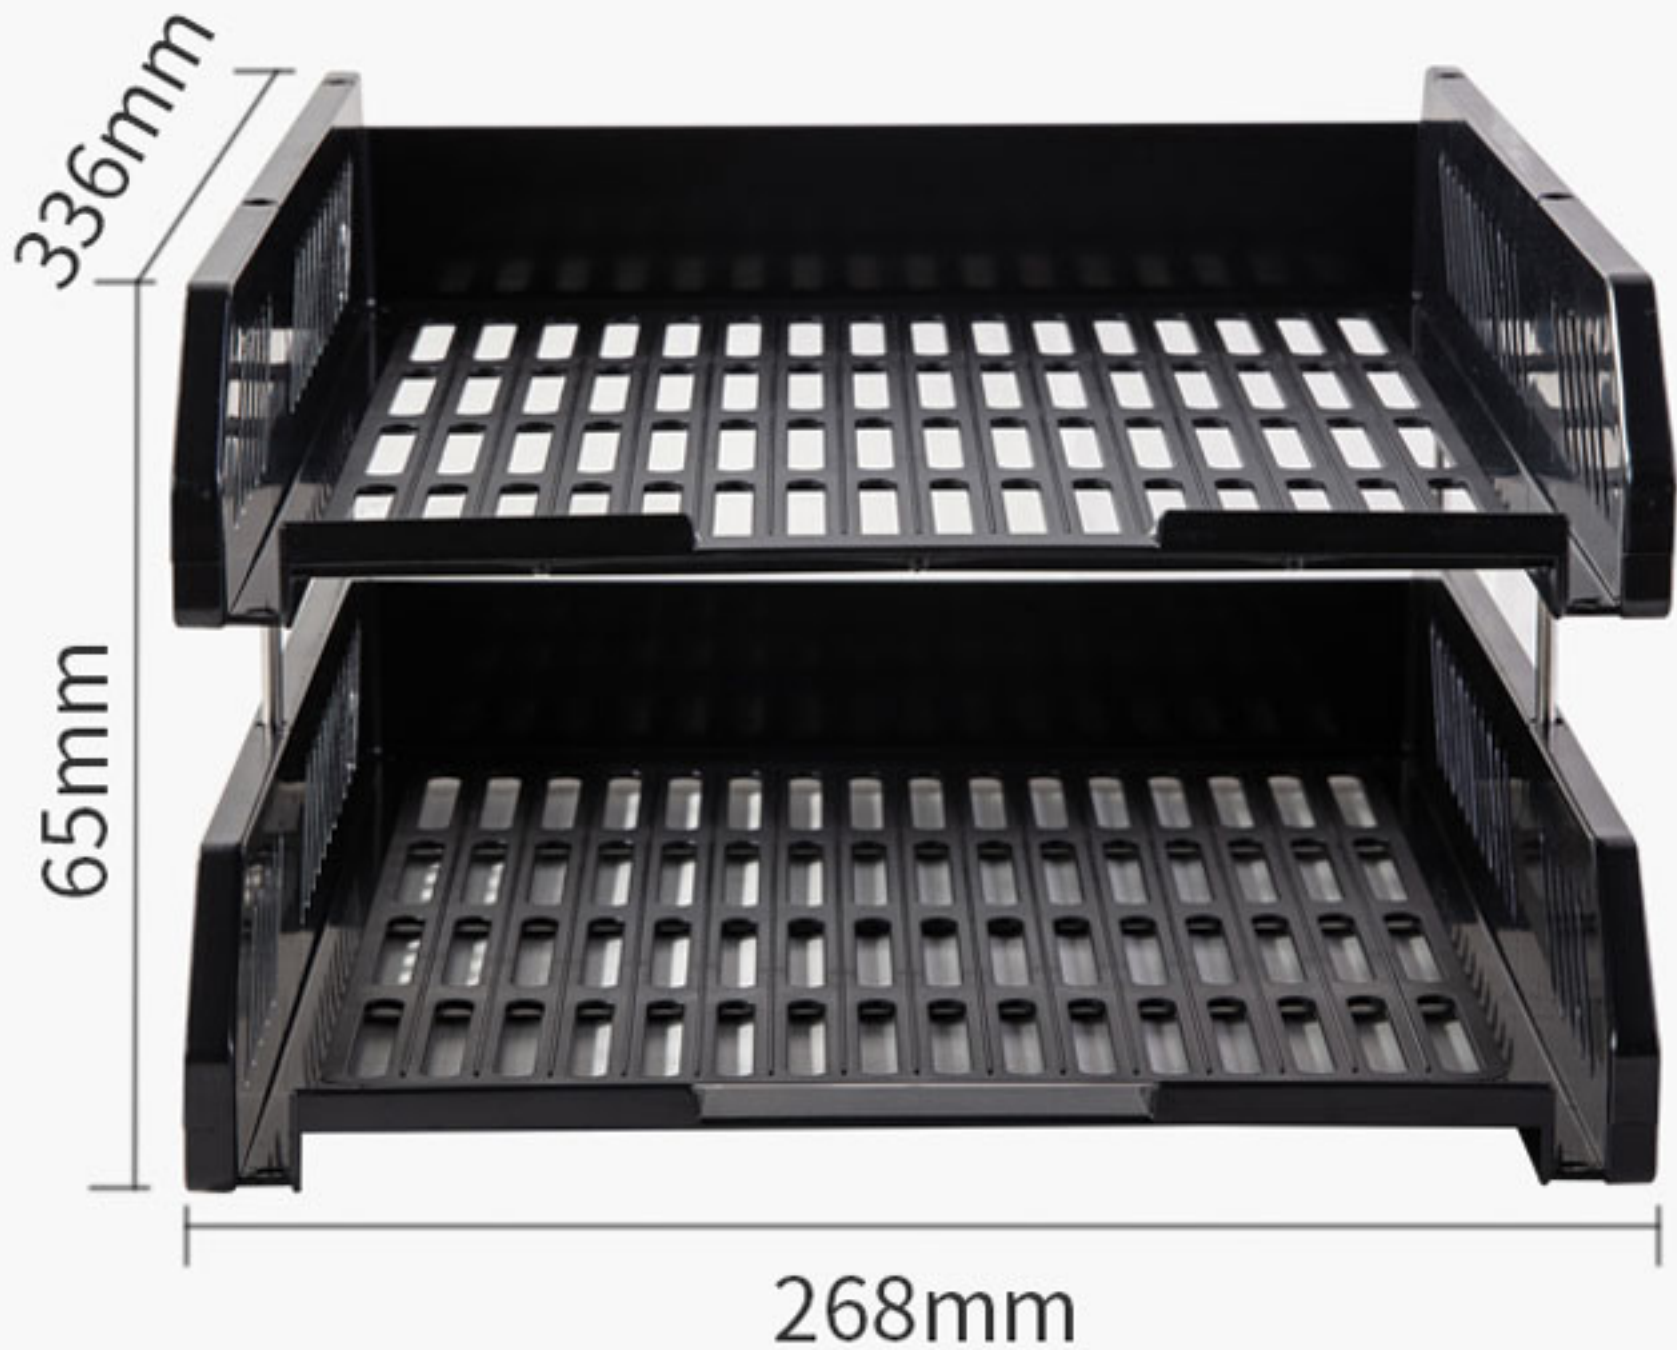

deli

---

Name: Deli 2-tier File Tray

Ref. No.: E9208

---

Material: HIPS

Color: Black

---

Fast access

Hole hollow out design all around for ventilation to  
avoid dust accumulation

Smooth Arc design for easily taking documents

Save time and make your work more efficient

Apply HIPS material to ensure firm and durability

Not easy to deform