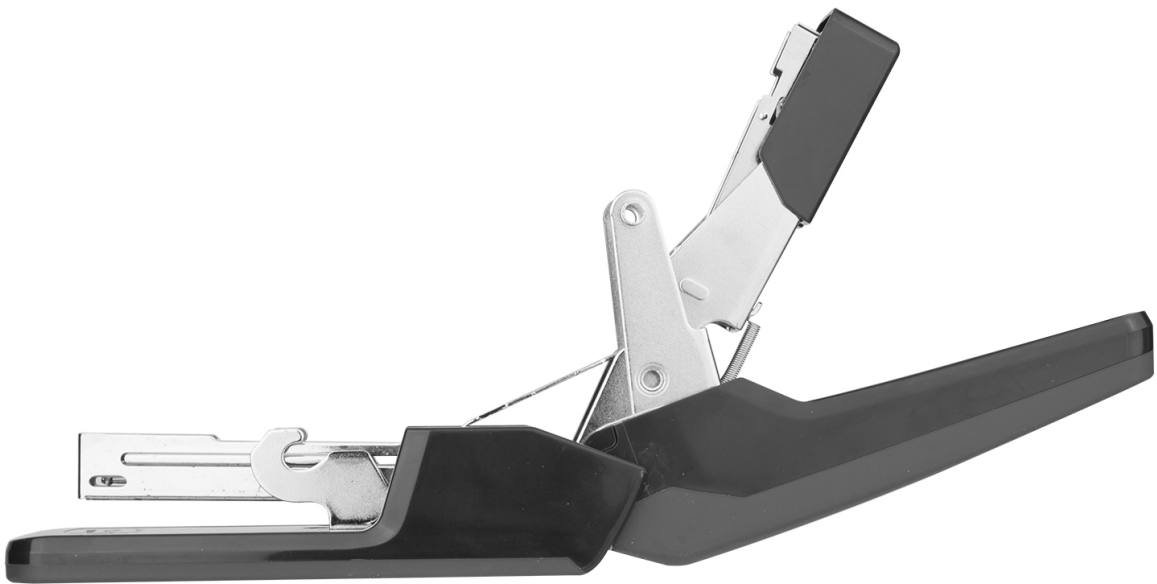

deli

EFFORTLESS STAPLER

70%
less effort

**Low staple
indicator**

TPE
cover

Metal pull bar

Extra durability

Anti-skid base

EFFORTLESS
STAPLER
0477

EFFORTLESS STAPLER

0477

70%
less effort

FREE
1000 PCS
24/6 staples
INSIDE

24/6 & 26/6
150PCS

25 SHEETS