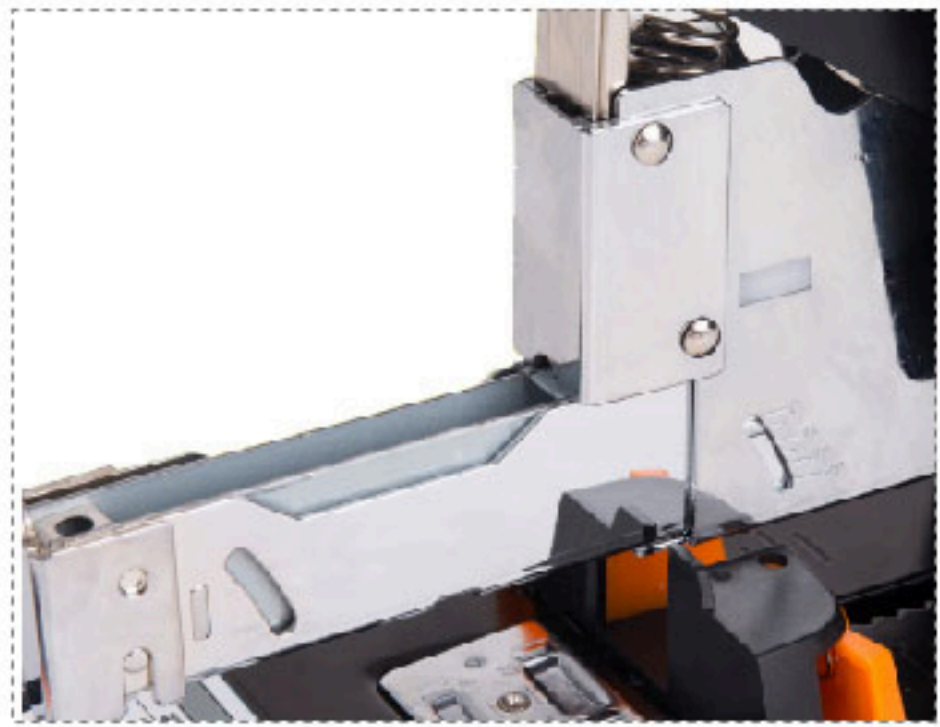

/ 0383 Product parameters

Product size 36.8 x 9.3 x 19.3cm

Maximum thickness 210 sheets/70g

Product color black

Modern business, quality details

01

/ Move the ruler

Comes with a precise caliper, and the binding position is arbitrary

Suitable for adjusting the number of paper and the number of staples

02

/ Unsubscribe anti-card

Comes with an unsubscribe anti-card button, it is simple and convenient to unsubscribe after the card

When the binding is stuck at the bookbinding port, please push the anti-jamming button!