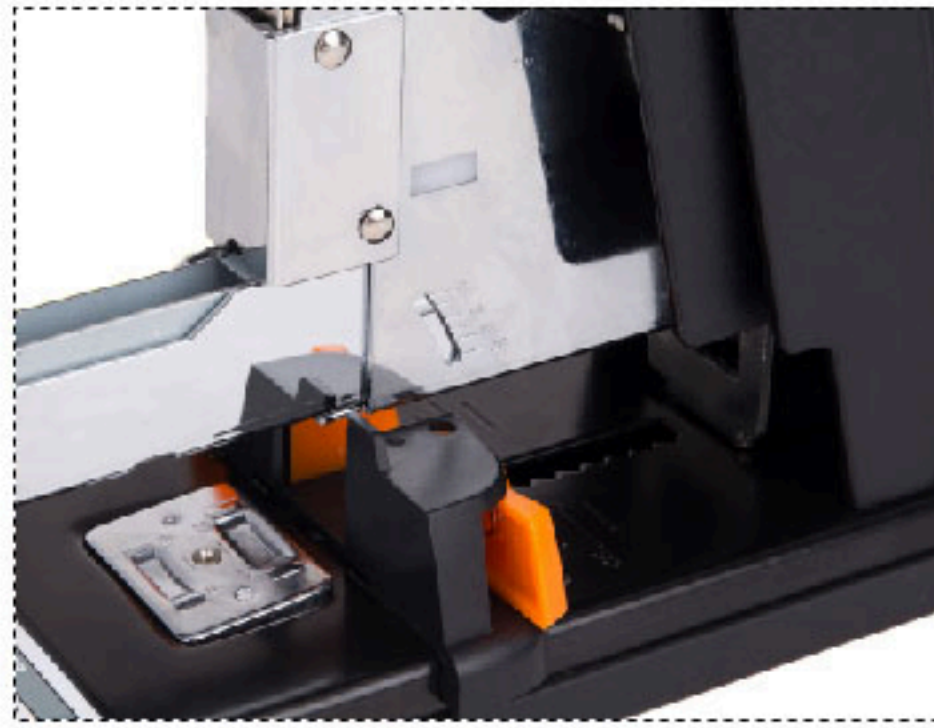

/ 0383 Product parameters

Product size 36.8 x 9.3 x 19.3cm

Maximum thickness 210 sheets/70g

Product color black

Modern business, quality details

01

/ Move the ruler

Comes with a precise caliper, and the binding position is arbitrary

Suitable for adjusting the number of paper and the number of staples

02

/ Unsubscribe anti-card

Comes with an unsubscribe anti-card button, it is simple and convenient to unsubscribe after the card

When the binding is stuck at the bookbinding port, please push the anti-jamming button!