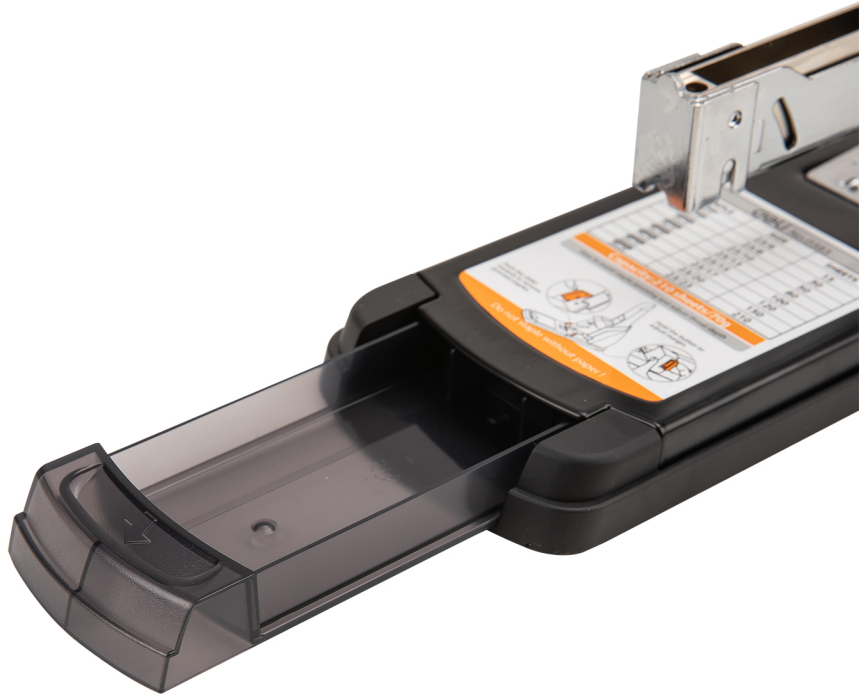

deli

EFFORTLESS HEAVY DUTY STAPLER

-- BEST SELLER --

TPE
COVER

Rotatable anvil for different sheets' stapling needs
Deli patented jammed staple remover mechanism
Sliding graduated mechanism for accurate stapling

denon No. 2410

STAPLE	SIZE	SIZE
1	2416	140
2	2418	150
3	2419	160
4	2413	170
5	2415	180
6	2417	190
7	2410	200
8	2412	210

Capacity 2410 Punch Tool
Use for punch card systems and other hole punches.

Do not punch without paper!

HEAVY DUTY
STAPLER
0383

deli
EXPERT

HEAVY DUTY STAPLER

0383

deli
EXPERT

 **65%**
Effortless

210 SHEETS

23/6 - 23/23
5100 PCS

/ 0383 Product parameters

Product size 36.8 x 9.3 x 19.3cm

Maximum thickness 210 sheets/70g

Product color black

Modern business, quality details

01

/ Move the ruler

Comes with a precise caliper, and the binding position is arbitrary