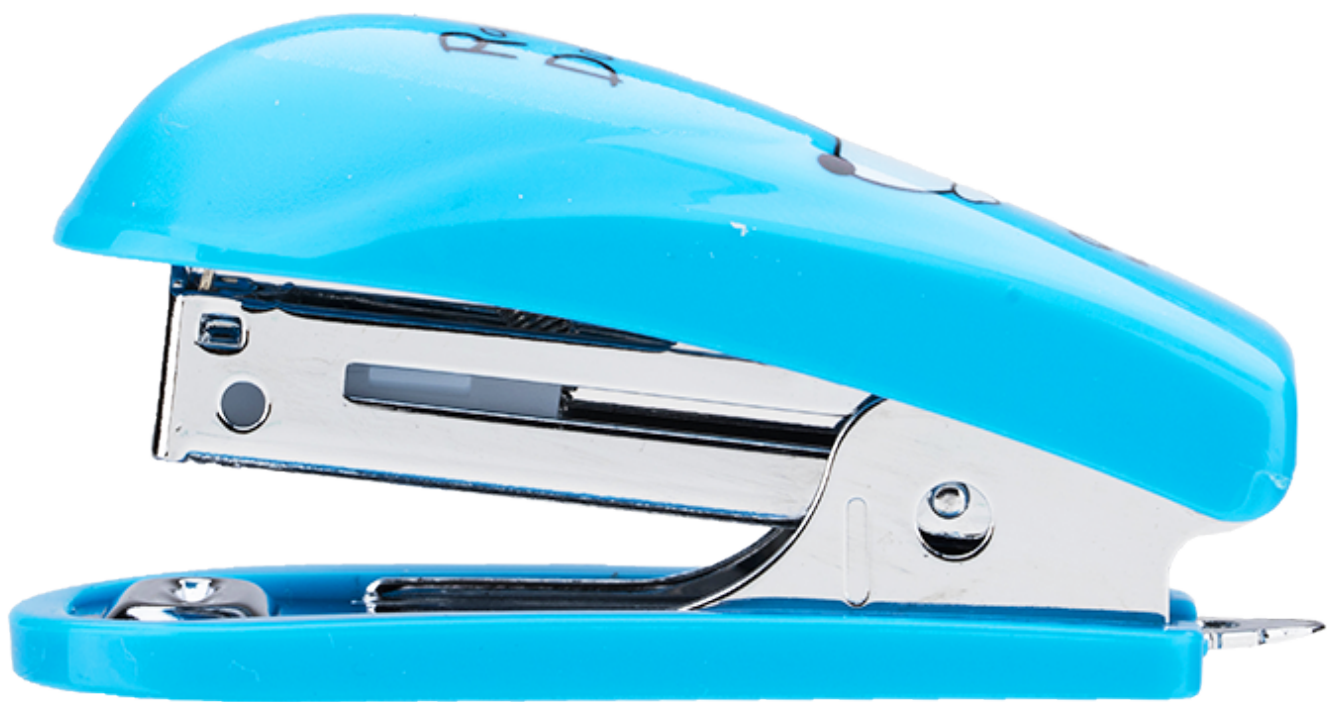

20,000

cycle lifetime

Ref.

Spec.

E0253

62x25x31mm,

Included 1000 Staple Pins Free

SWALAYAN