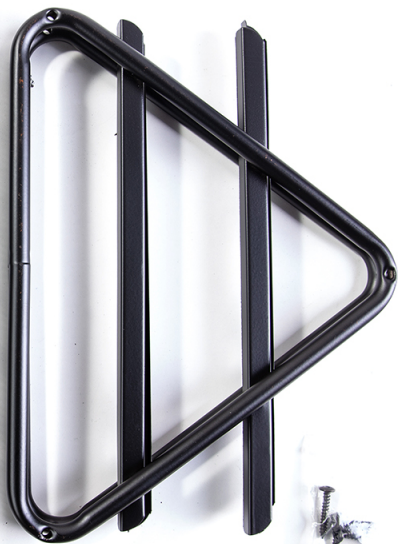

deli

FILE TRAY

9183

deli

QUALI

SPEC.:
350mm×
274mm
×185mm

2

TIER

Smooth
sliding trays