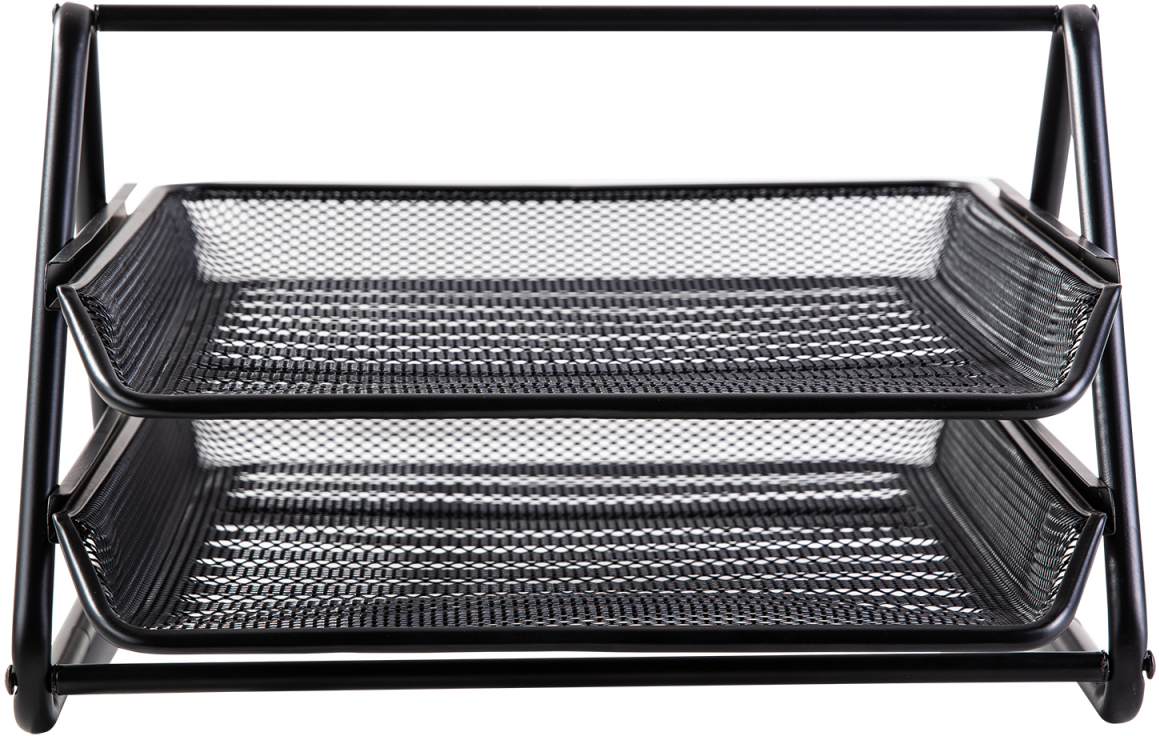

deli

FILE TRAY

9183

deli

QUALI

SPEC.:
350mm×
274mm
×185mm

2

TIER

Smooth
sliding trays